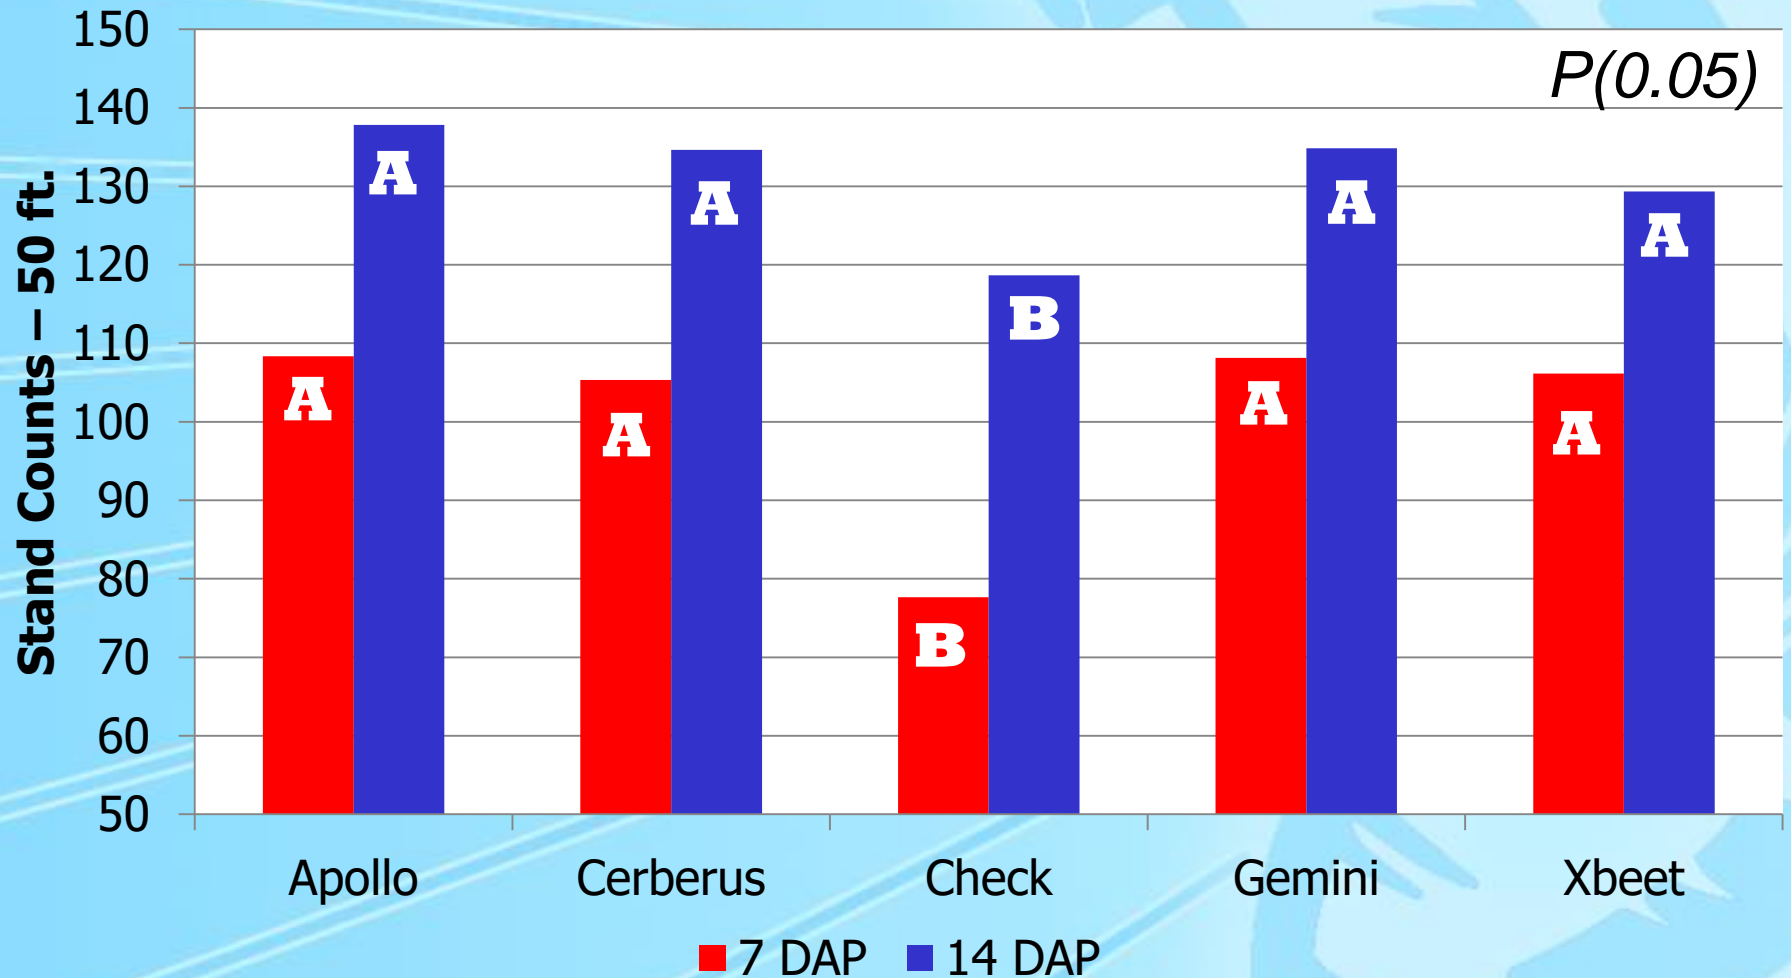

Germain's Seed Enhancements

2 Varieties x 5 Treatments x 4 Replicates x 2 Locations

Gemini

Apollo

Germain's Seed Enhancements

2 Varieties x 5 Treatments x 4 Replicates