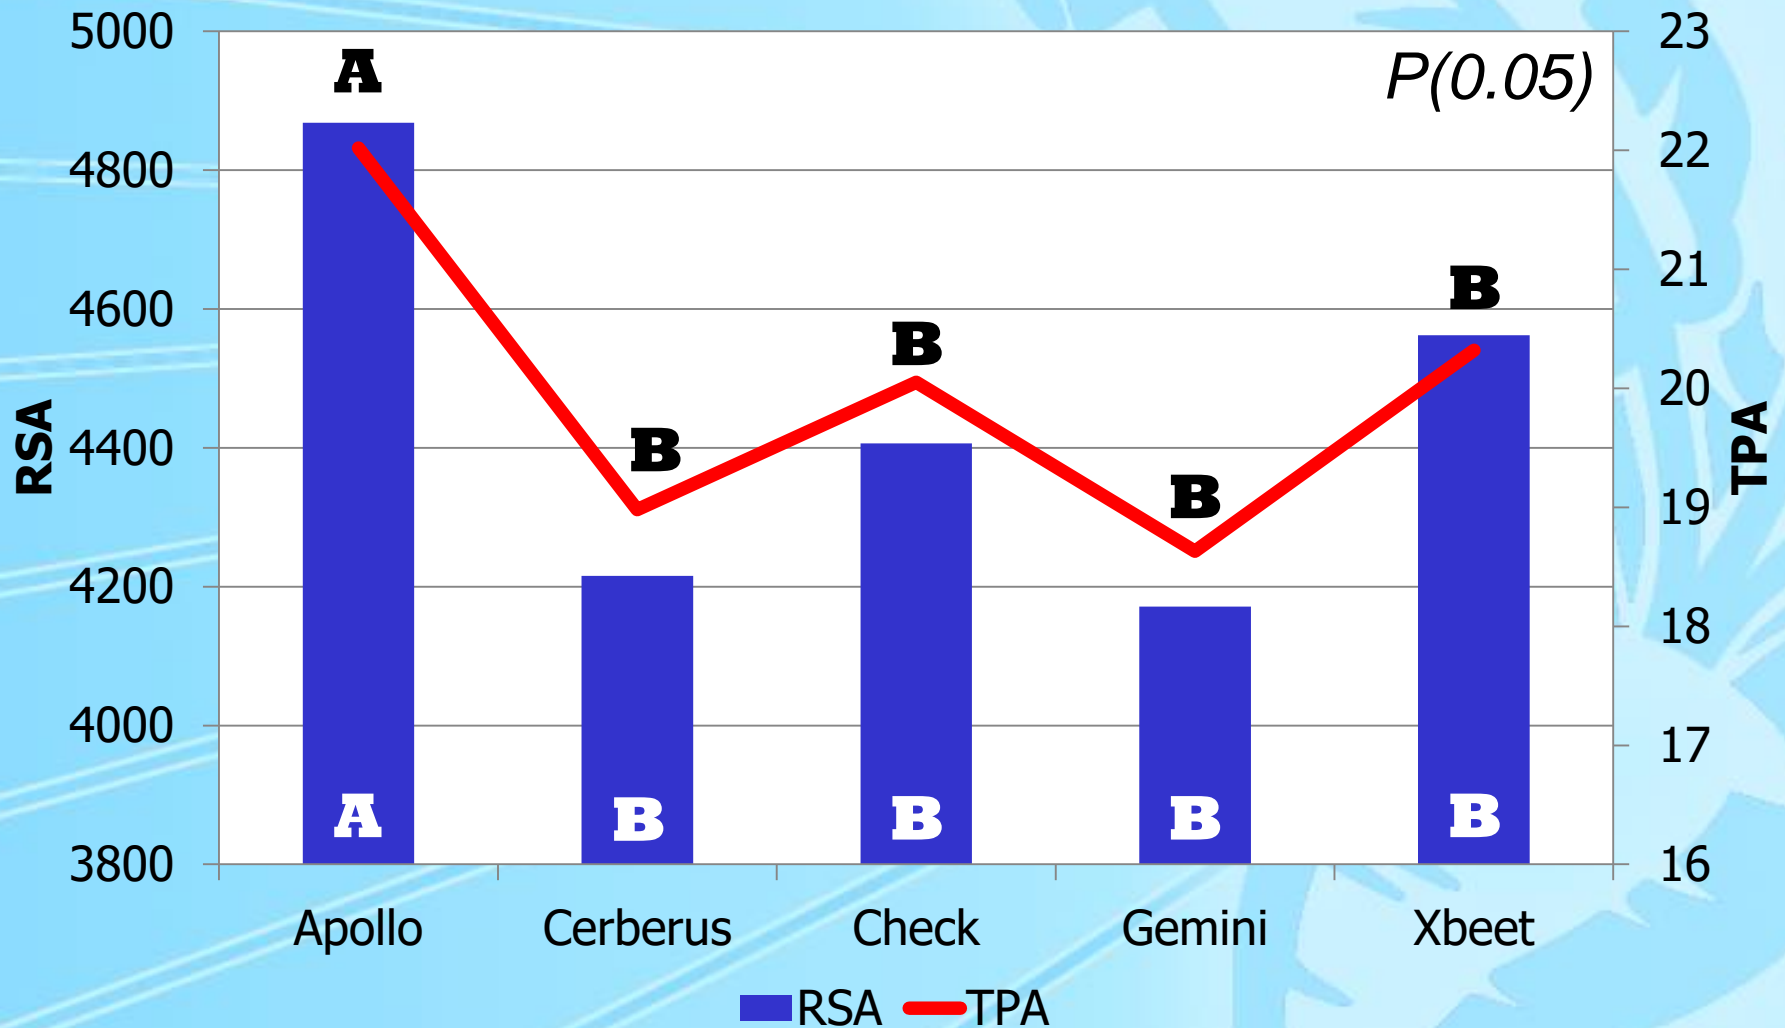

Germain's Seed Enhancements

2 Varieties x 5 Treatments x 4 Replicates x 2 Locations

Gemini

Apollo

Germain's Seed Enhancements

2 Varieties x 5 Treatments x 4 Replicates